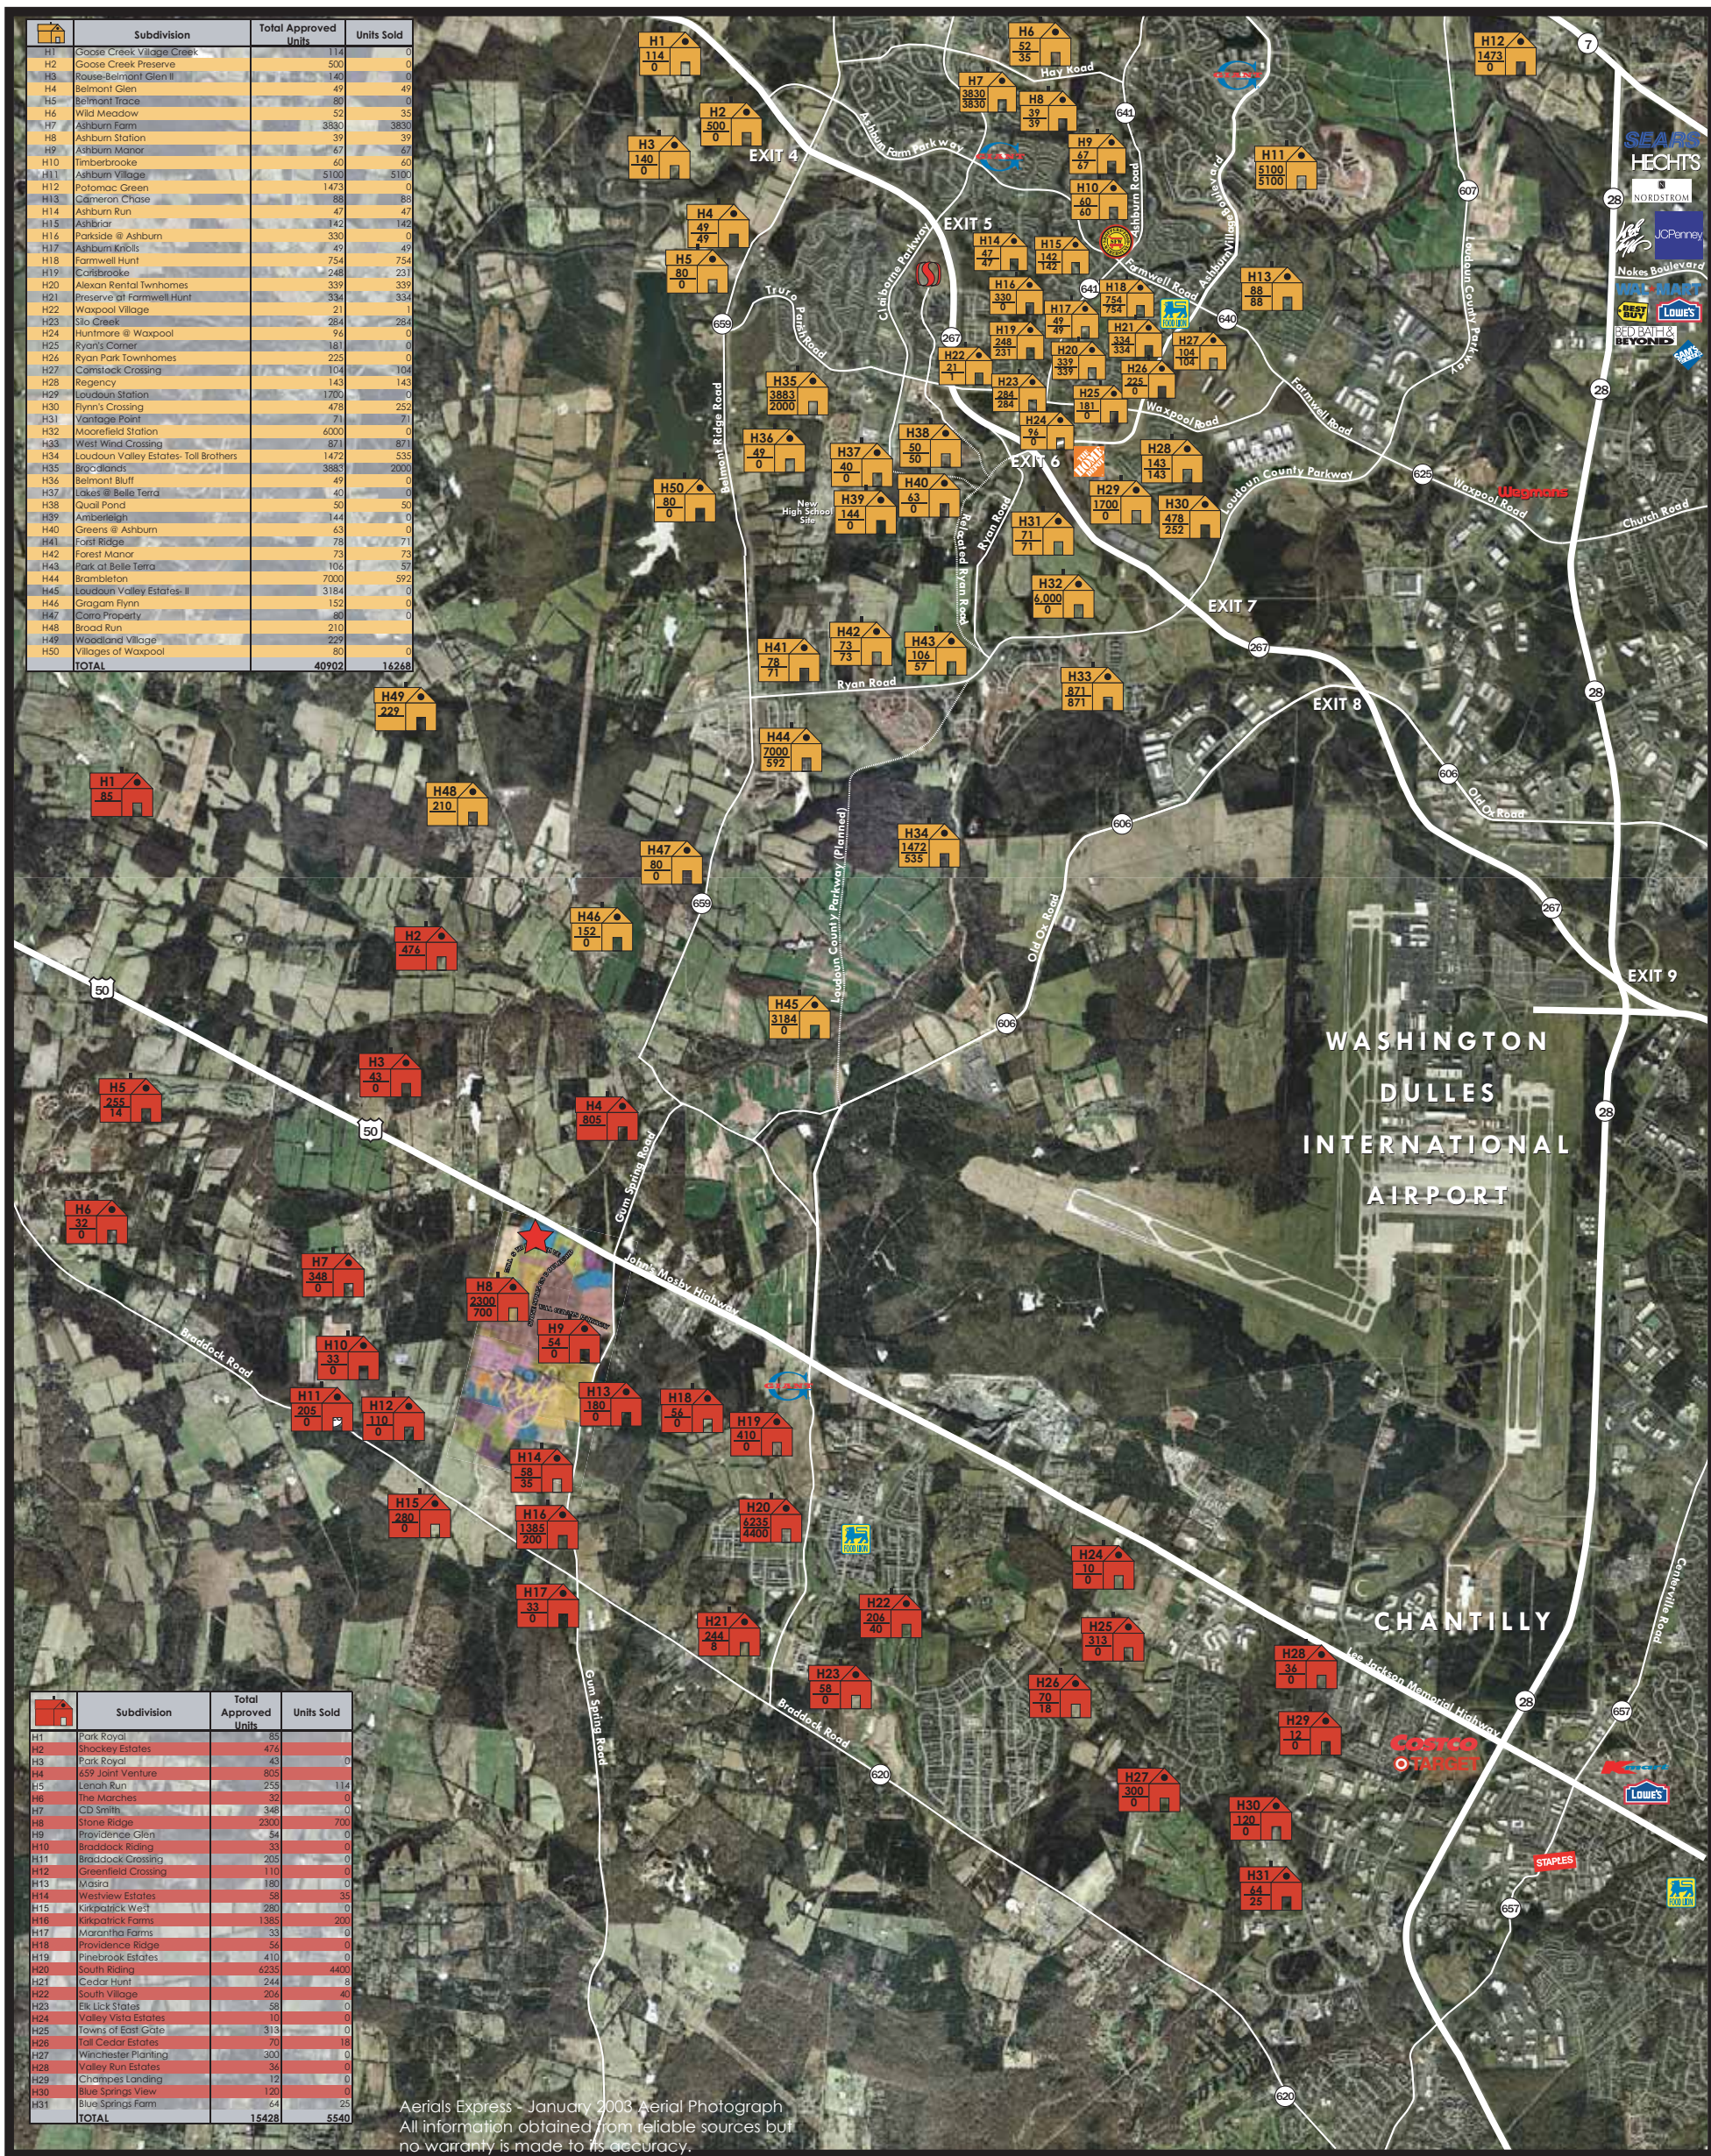

DULLES SOUTH HOUSING STUDY

Housing Key

STONE Ridge

DULLES SOUTH LOUDOUN COUNTY, VIRGINIA

KLNB Retail
Commercial Real Estate Services
A division of KLNB, founded in 1968

8027 Leesburg Pike
Suite 300
Vienna, Virginia 22182
P 703.288.4000
F 703.288.4999
www.klnb.com